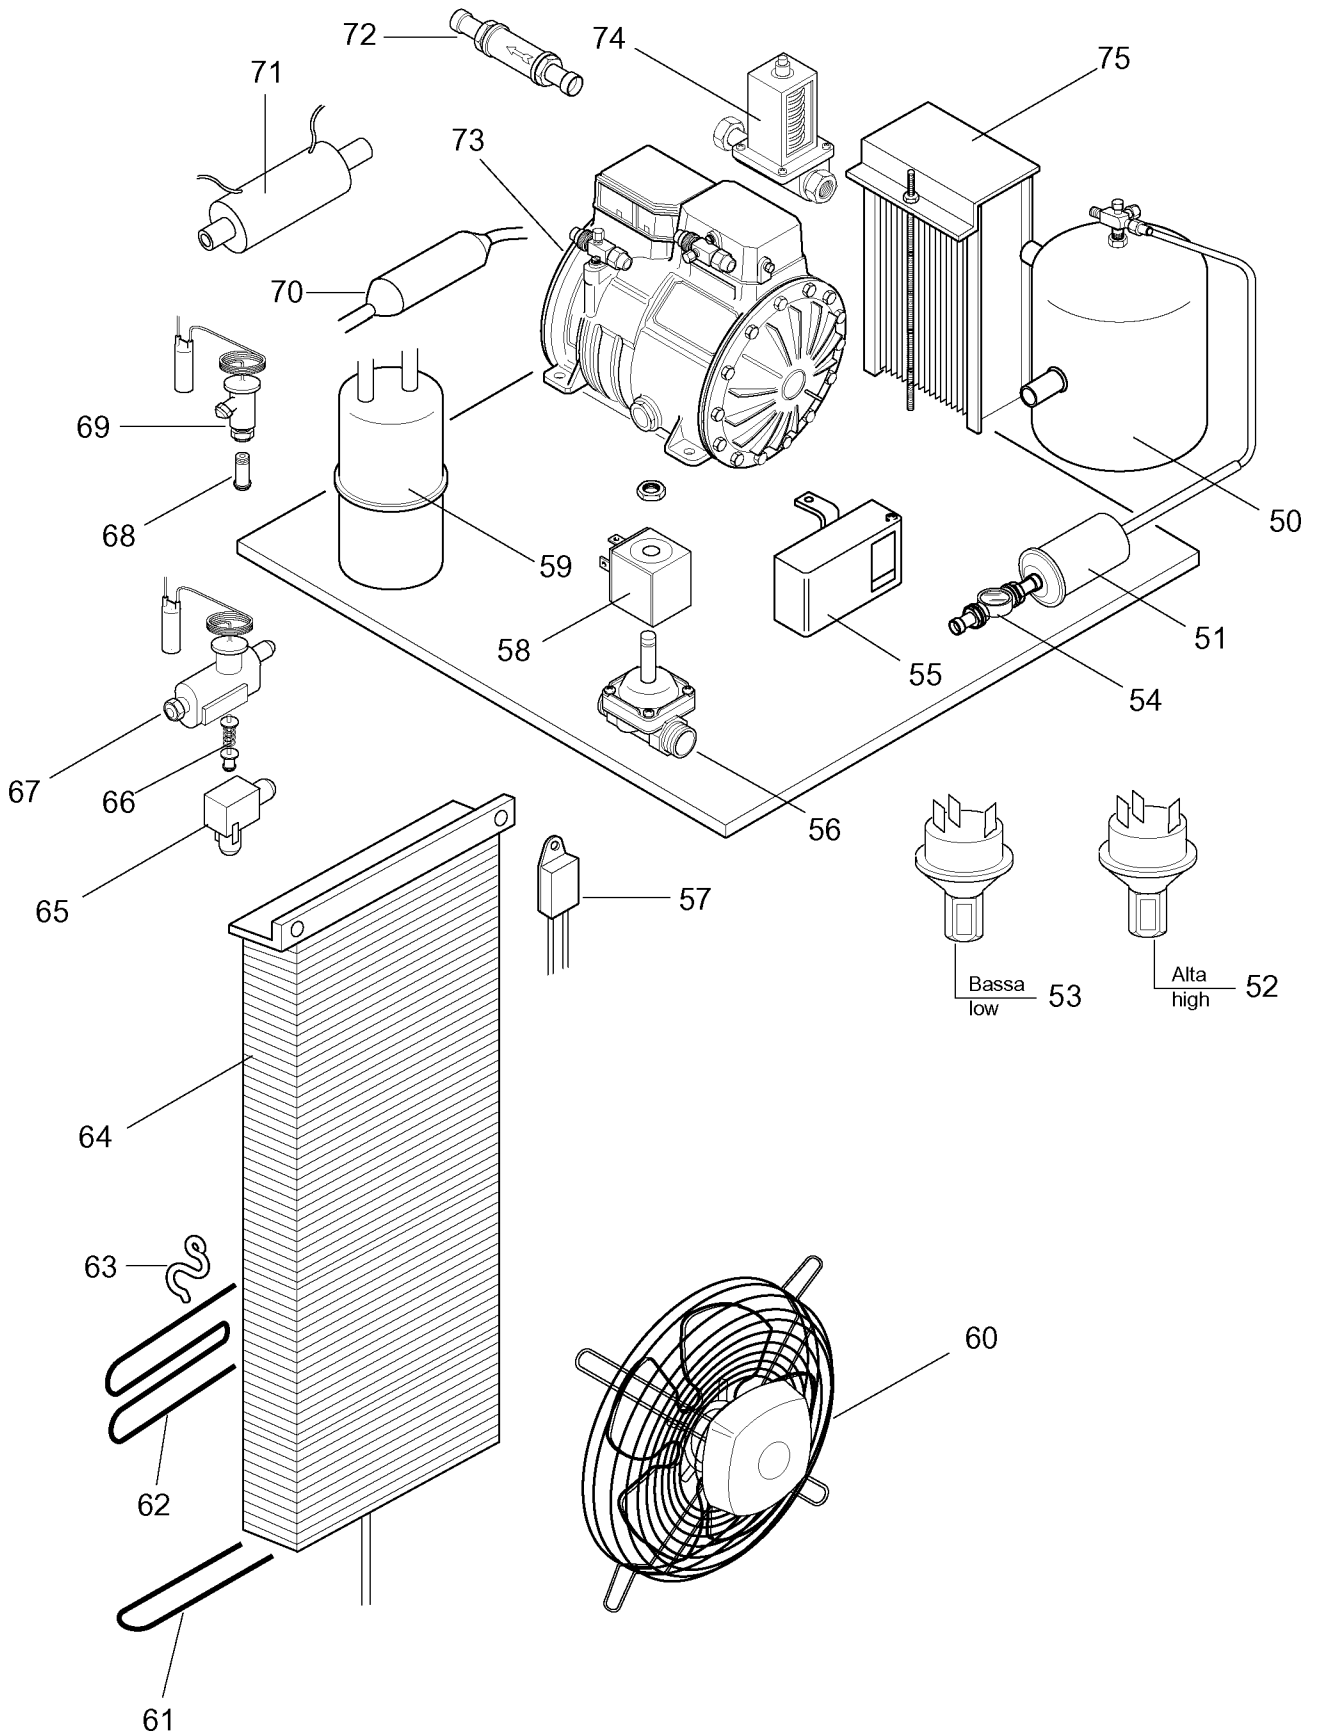

Abbattitori da Kg 72-144
72-144 Kg Blast Chillers

*99 = Cooling unit assembly / Assieme unità refrigerante